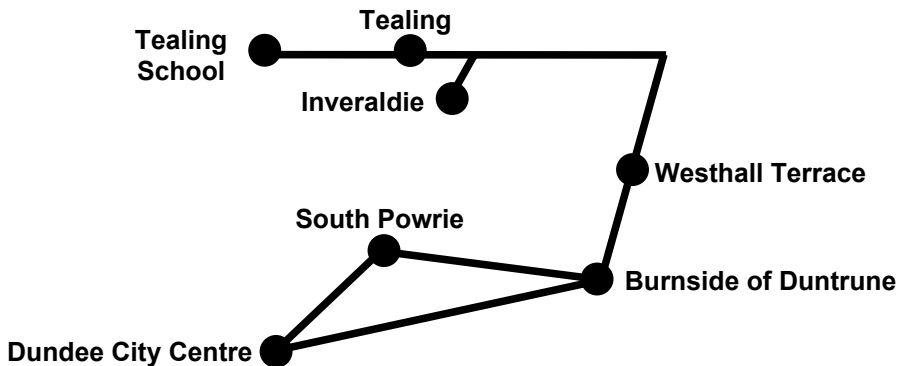

Services 138 & 139 Bus Timetable

Tealing - Inveraldie - Murroes - Dundee (includes all services between Murroes and Dundee)

From 1 June 2009

traveline
public transport info
0871 200 22 33

PASSENGER INFORMATION

This leaflet contains details of local bus services 138 and 139, which run between Tealing, Inveraldie, Murroes and Dundee City Centre. It also includes sections of local bus services 22 and 22A that run between Murroes and Dundee. The publication is effective from Monday 1 June 2009.

Changes since the August 2008 edition of this timetable

- Service 139 which runs between Tealing, Inveraldie and Dundee City Centre is now operated by Teejay Travel;
- There are minor timing changes to the Monday to Saturday mid-morning bus from Tealing towards Dundee

Code: R Journey operates via South Powrie, Burnside of Duntrune and Westhall Terrace on request to driver only

Operators: STY Journey operated by Stagecoach Strathtay
TJT Journey operated by Teejay Travel