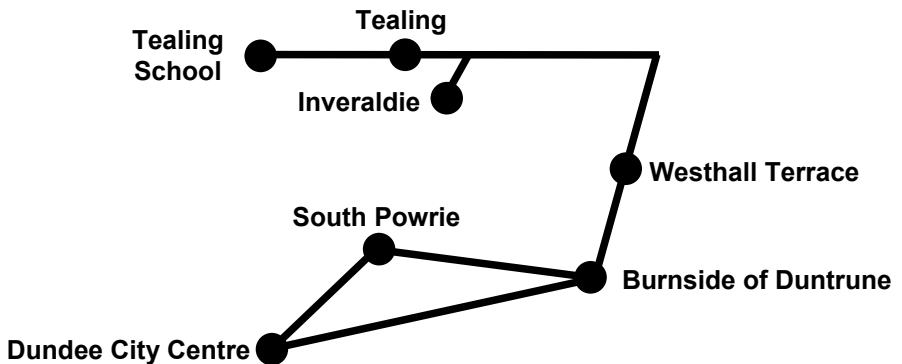

traveline
public transport info
0871 200 22 33