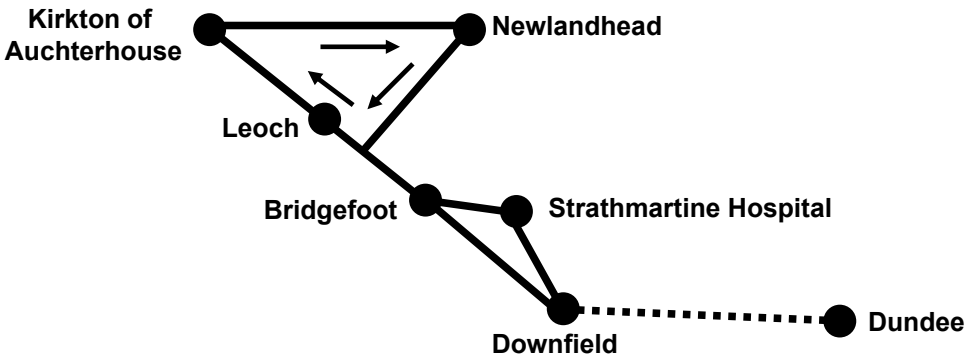

traveline
public transport info
0871 200 22 33