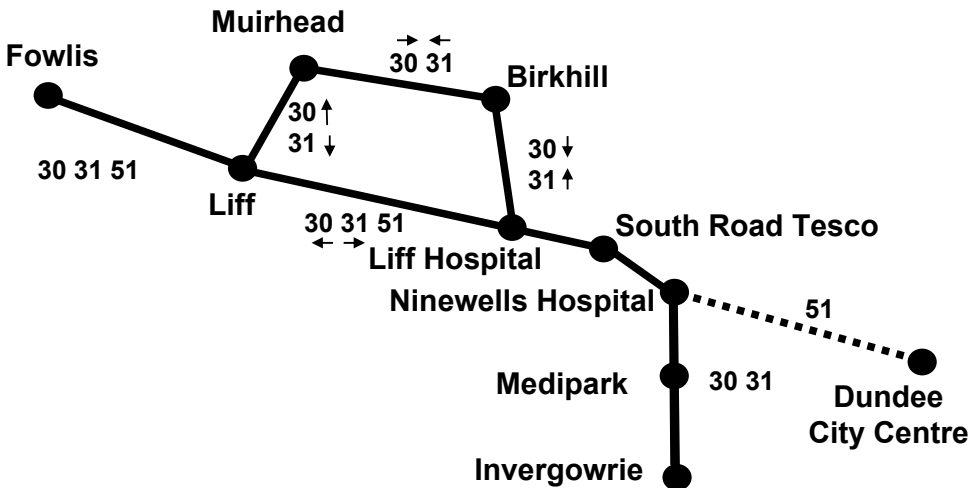

Services 30, 31 & 51

(includes summary of services to Liff Village)

national express **Dundee**

Stagecoach *Strathguy*

**Invergowrie – Medipark – Ninewells Hospital –
South Road – Liff – Fowlis – Birkhill – South Road –
Ninewells Hospital – Medipark - Invergowrie**

From 6 June 2010

traveline

public transport info

0871 200 22 33