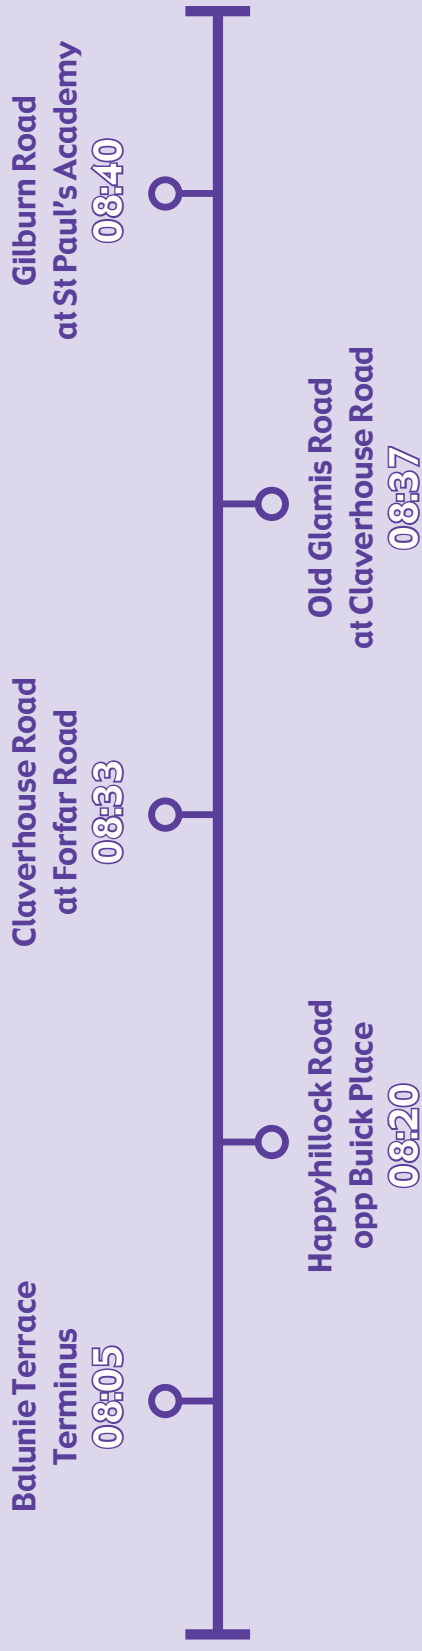

## Service 28S – Douglas to St Paul's Academy

### TO School

**Route AM:** Balunie Terrace - Balunie Street - Balunie Avenue - Baldovie Road - Balunie Drive - Balmoral Avenue - Ballindean Road - Balunie Drive - Happyhillock Road - Fountainbleau Drive - Claverhouse Road - Old Glamis Road - Gilburn Road

### FROM School

Gilburn Road  
at St Paul’s Academy  
15:30

Claverhouse Road  
at Eriskay Drive  
15:40

Claverhouse Road North  
at Trottick Circle  
15:36

Happyhillock Road  
at Bridgend Street  
15:45

Balunie Terrace  
Terminus  
16:00

**Route PM:** Gilburn Road - Derwent Avenue - Balgowan Avenue - Claverhouse Road - Fountainbleau Drive - Happyhillock Road - Balunie Drive - Ballindean Road - Balunie Avenue - Balmoral Avenue - Balunie Drive - Baldovie Road - Balunie Road - Balunie Avenue - Balunie Street - Balunie Terrace