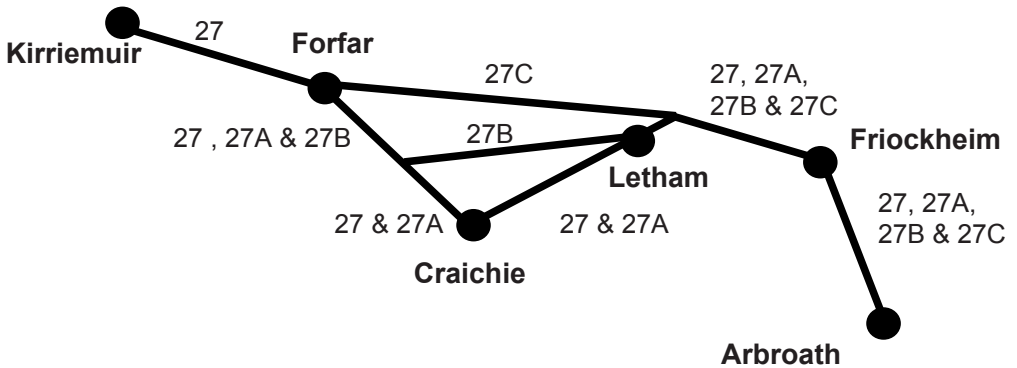

Kirriemuir - Forfar - Letham - Friockheim – Arbroath - Cliffburn

From 6 July 2009