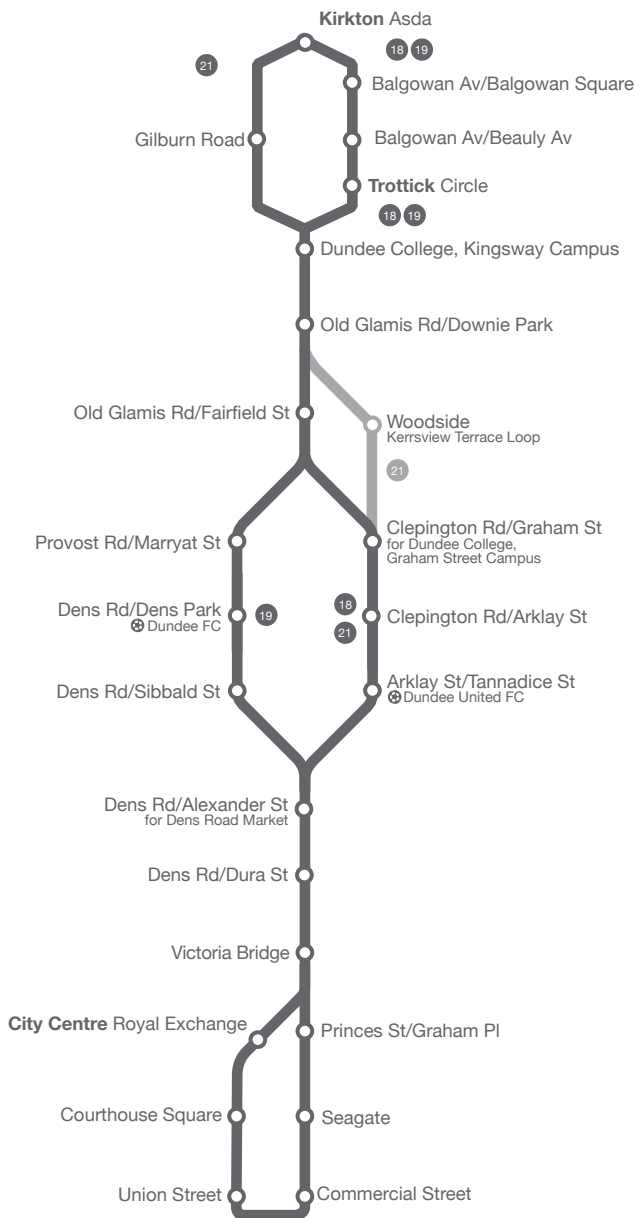

18 19 21

Services 18 & 19  
Service 21

**18 Route: City Centre – Kirkton**

Commercial Street, Dock Street, Whitehall Crescent, Union Street, Nethergate, West Marketgait, West Bell Street, Courthouse Square, Ward Road, Euclid Crescent, Panmure Street, Meadowside, Victoria Road, Dens Road, Arklay Street, Clepington Road, Old Glamis Road, Balgowan Avenue, Derwent Avenue and Derwent Avenue Turning Circle at Asda.

**18 Route: Kirkton – City Centre**

From Derwent Avenue Turning Circle then via Derwent Avenue, Balgowan Avenue, Old Glamis Road, Clepington Road, Arklay Street, Dens Road, Victoria Road, Meadowside, Commercial Street.

**19 Route: City Centre – Kirkton**

From Commercial Street then via Dock Street, Whitehall Crescent, Union Street, Nethergate, West Marketgait, West Bell Street, Courthouse Square, Ward Road, Euclid Crescent, Panmure Street, Meadowside, Victoria Road, Dens Road, Provost Road, Clepington Road, Old Glamis Road, Balgowan Avenue, Derwent Avenue and Derwent Avenue Turning Circle at Asda.

**19 Route: Kirkton – City Centre**

From Derwent Avenue Turning Circle then via Derwent Avenue, Balgowan Avenue, Old Glamis Road, Clepington Road, Provost Road, Dens Road, Victoria Road, Meadowside, Commercial Street.