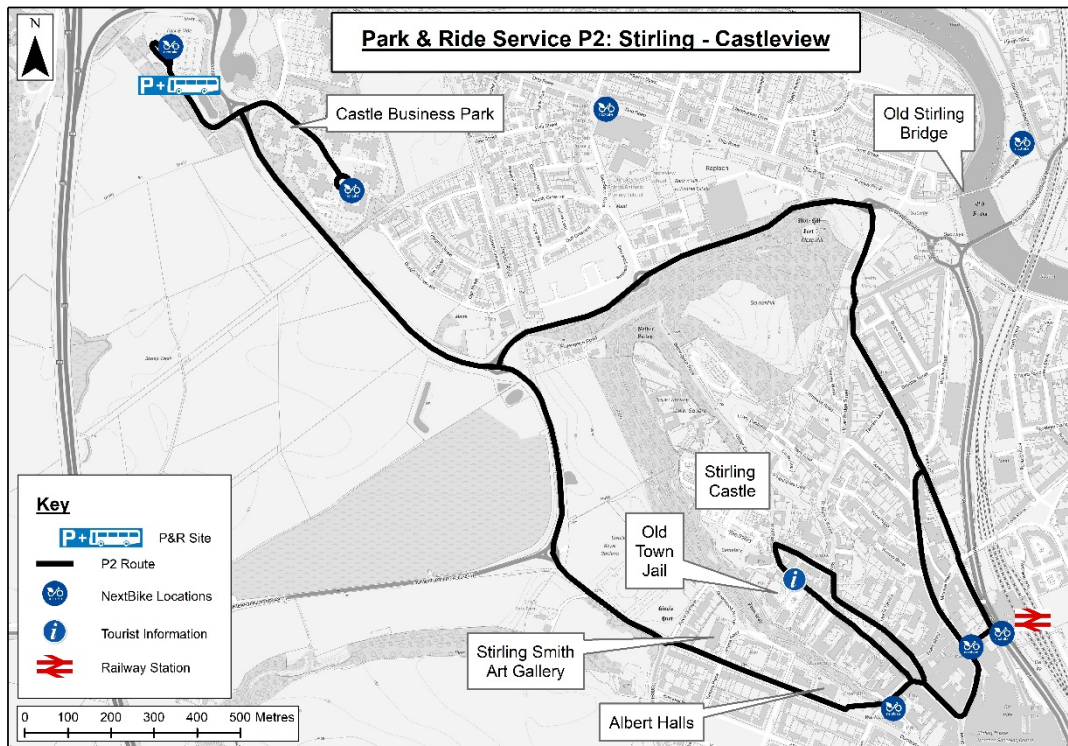

park AND ride

Castleviev – Castle Business Park – City Centre - Castleviev

Table with 13 columns (P2) and 14 rows of bus stop times for Monday to Saturday.

traveline public transport info 0871 200 22 33 www.travelinescotland.com

Table with 13 columns (P2) and 11 rows of bus stop times for Monday to Saturday.

Operated on behalf of Stirling Council by Hunter's Executive Coaches Ltd.

From 10 August 2020

The information printed in this timetable is believed to be correct at the time of preparation but is not guaranteed. Alterations to services may occur at short notice and this information cannot always be updated immediately.

Public Transport Co-ordination, Stirling Bus Station
Goosecroft Road, Stirling FK8 1PF