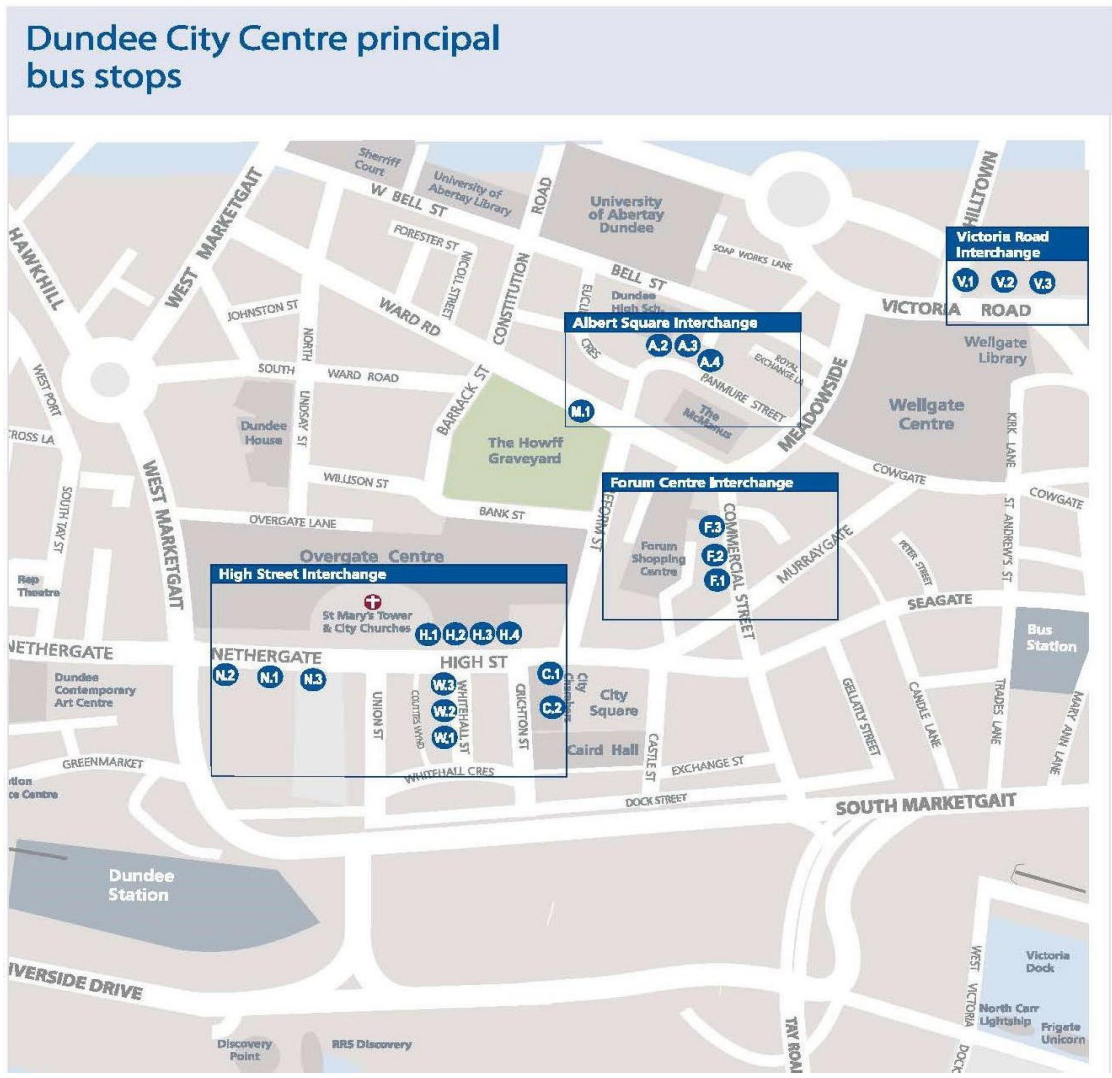

Dundee City Centre

Where To Board Your Bus

from Monday 30th May 2022 until further notice

Dundee maps in this guide used with permission from Dundee City Council

Dundee City Centre

Where To Board Your Bus

n.b. Nethergate at Union Street is shown on the map as N3. Number M1 does not appear on the bus stop.

<u>Service(s)</u>	<u>Destination</u>	<u>Stops Used</u>
1	City Centre (Courthouse Square)	Victoria Road at Wellgate Centre Meadowside at Howff, Stop M1
1	St Mary's	Courthouse Square Albert Square, Stop A2 Victoria Road. Stop V3
5, 5A, 905	Ninewells Hospital City Centre 905 terminating journeys from Barnhill follow above to Whitehall Street	Blackscroft at Foundry Lane Seagate at Stop S1 Commercial Street at Waterstones 1 Shore Terrace, opposite Caird Hall Whitehall Street, Stop W1 Nethergate at Union Street N1
5, 5A, 905	Barnhill City Centre 905 terminating journeys from Ninewells follow above as far as High Street	Nethergate at West Marketgait High Street, Stop H4 Shore Terrace at Caird Hall Seagate at Marks & Spencer Seagate opposite Bus Station Blackscroft opp. Foundry Lane
6	City Centre (Crichton Street)	Nethergate at West Marketgait Crichton Street, Stop C2
6	Ninewells Hospital	Whitehall Street, Stop W1 Nethergate at Union Street
16	City Centre (Bus Station)	Nethergate at West Marketgait High Street, Stop H1 Shore Terrace at Caird Hall Seagate at Marks & Spencer Seagate Bus Station, Stance 2
16	Perth City Centre	Seagate Bus Station, Stance 2 Commercial Street at Waterstones 2 Shore Terrace opposite Caird Hall Whitehall Street, Stop W3 Nethergate, Stop N2

20, 20c, 20d, 21, 21a, 21b, 22	City Centre (Bus Station)	Victoria Road at Wellgate Centre Commercial Street at Murraygate Seagate at Marks & Spencers
22d	City Centre (Whitehall Street)	Victoria Road at Wellgate Centre Commercial Street at Murraygate Commercial Street at Waterstones 2 Shore Terrace, opposite Caird Hall