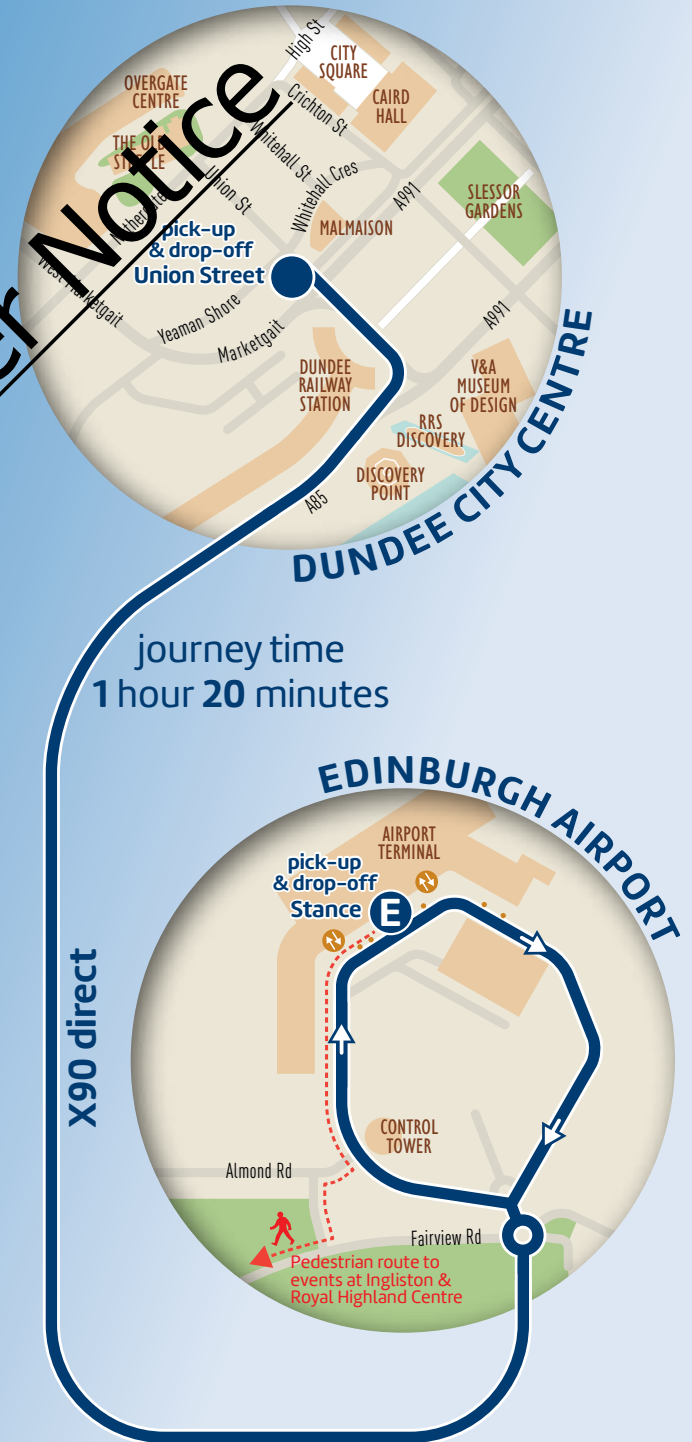

Ticket Prices from 5 January 2020

Advanced Up to two weeks before travel	Adult	Child*	Student**
Single	£13	£7	£11
Return	£19	£11	£17

	Family	Groups (4+)
Single	£32	from £39
Return	£47	from £65

book from Travel Centre

Standard within two weeks of travel	Adult	Child	Student
Single	£17	£9	£13
Return	£23	£13	£19

	Family	Groups (4+)
Single	£42	from £54
Return	£57	from £79

book from Travel Centre

Direct from the terminal

Adult return from just £18

Every 90 mins every day

Free wifi on-board

- Advance fares are available any time up to two weeks before date of travel; standard fares are charged thereafter (and are also available to buy from the driver on the day).
- A £1 booking fee applies per person, capped at £6 per transaction.
- Concession card holders travel free of charge (although the standard £1 booking fee will apply). Concession cards **must be** presented to the driver at the time of travel.
- *A 'child' is defined as 3-15 years old. Infants (0-2) travel free of charge. Adults are 16+.
- **A 'family' is defined as two adults + two children; or one adult + three children. (Excludes infants).
- Discounts for larger groups are available. Contact our Travel Centre by calling 01382 340006/7.
- Students must present a valid matriculation card when buying/using student tickets.
- £1 add-on single ticket available for each person and valid on any bus in the Xplore Dundee network when you present your coach ticket to the bus driver.

Service Suspended Until Further Notice