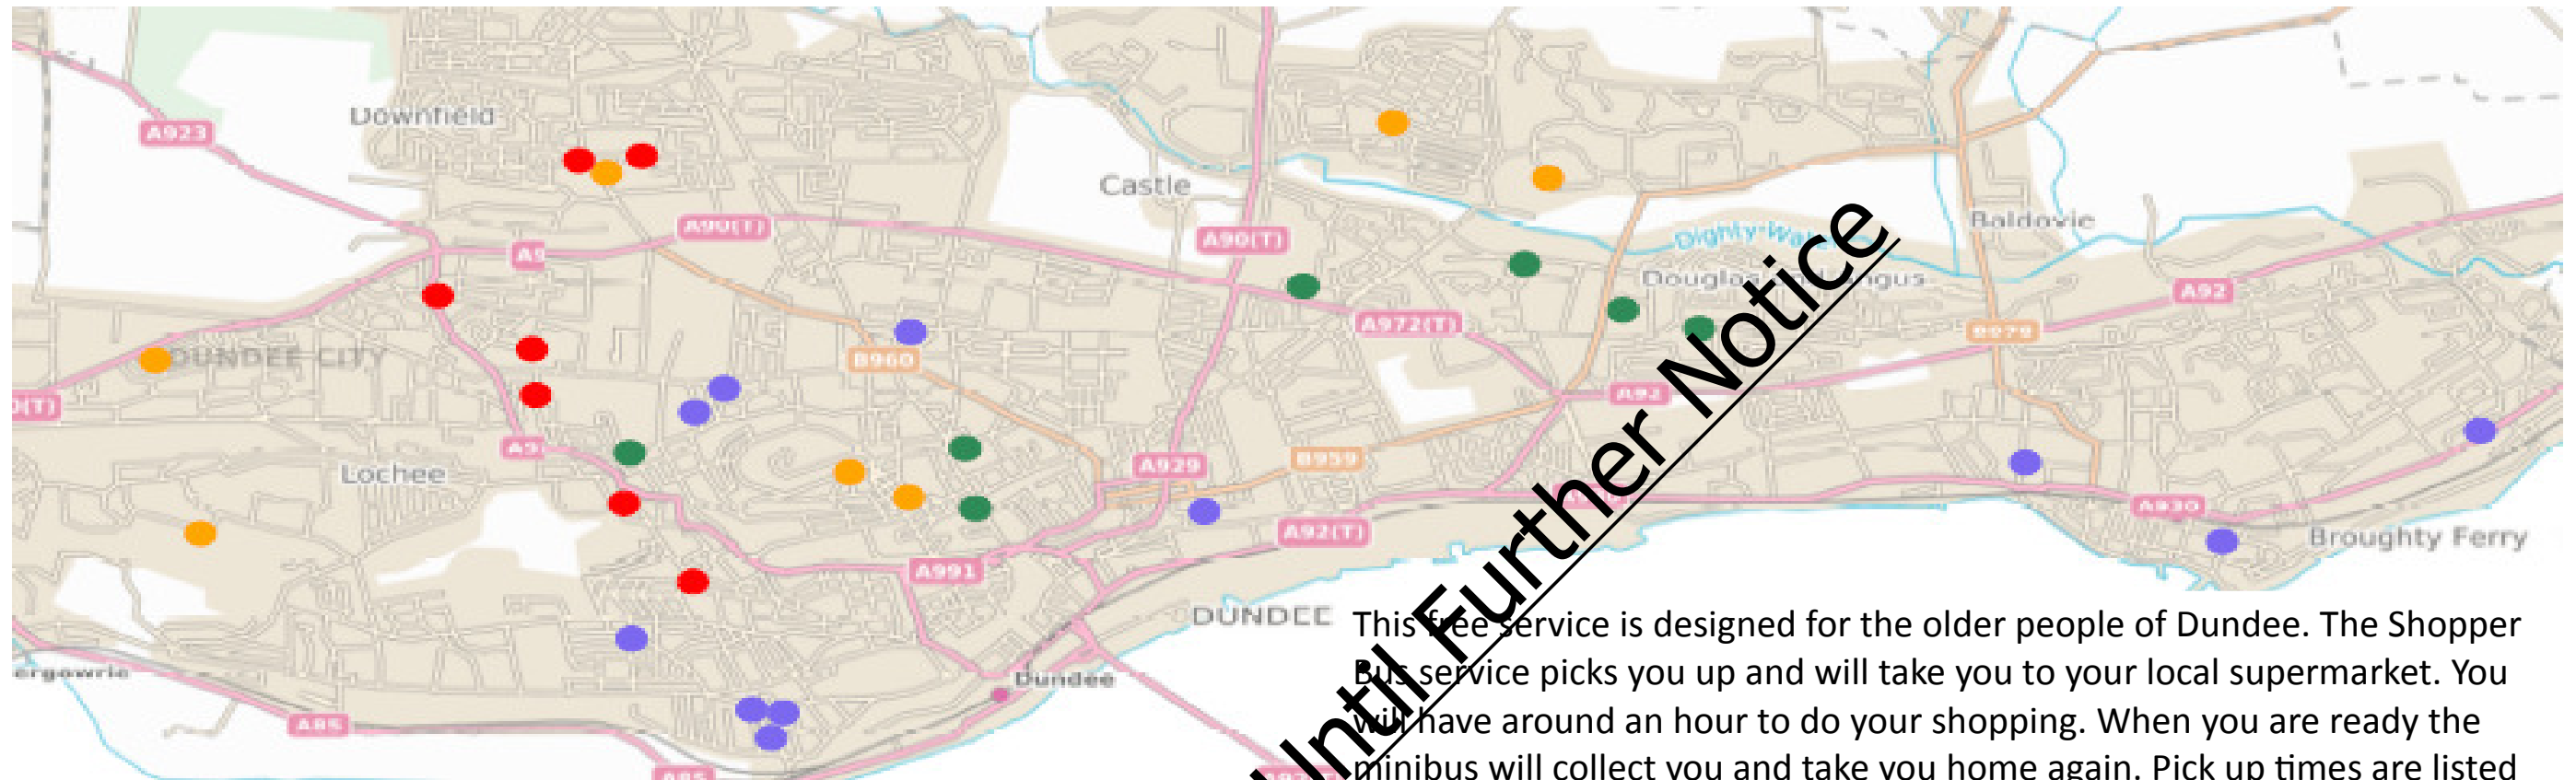

# The Shopper Bus - Map and Timetable

This free service is designed for the older people of Dundee. The Shopper Bus service picks you up and will take you to your local supermarket. You will have around an hour to do your shopping. When you are ready the minibus will collect you and take you home again. Pick up times are listed below:

## Tuesday

Dryburgh Gardens	0910
Clement Park	0915
<b>Tesco Kingsway</b>	<b>0920</b>
Garry Place	0930
Rannoch Court	0935
<b>Tesco Kingsway</b>	<b>0950</b>
Mulligan Court	1000
<b>Tesco Kingsway</b>	<b>1010</b>
Tullideph Place	1150
Logie Avenue/Gardens	1205
<b>Tesco Riverside</b>	<b>1225</b>

## Thursday

Regents Court	0920
Shiell Court	0925
St Vincents Court	0930
<b>Sainsbury's</b>	<b>0940</b>
Corso Street	1000
Pennycook Lane	1005
Muirlands	1010
Patons Lane	1015
<b>Tesco Riverside</b>	<b>1020</b>
Watson Street	1210
Clepington Road Complex	1215
<b>Tesco Kingsway</b>	<b>1220</b>
Glenesk Avenue / Alpin Road	1225
Brantwood Avenue	1230
<b>Tesco Kingsway</b>	<b>1235</b>

## Friday

Kinghorne Road (outside the Kirk)	0910
Carmichael Court	0915
<b>Tesco Kingsway</b>	<b>0920</b>
Naughton Place	0945
Menziesshill House	0955
<b>Tesco South Road</b>	<b>1015</b>
Turriff House	1045
Camperdown Court	1055
<b>Tesco South Road</b>	<b>1110</b>
Longhaugh	1230
Mains of Fintry	1235
<b>Morrisons</b>	<b>1250</b>