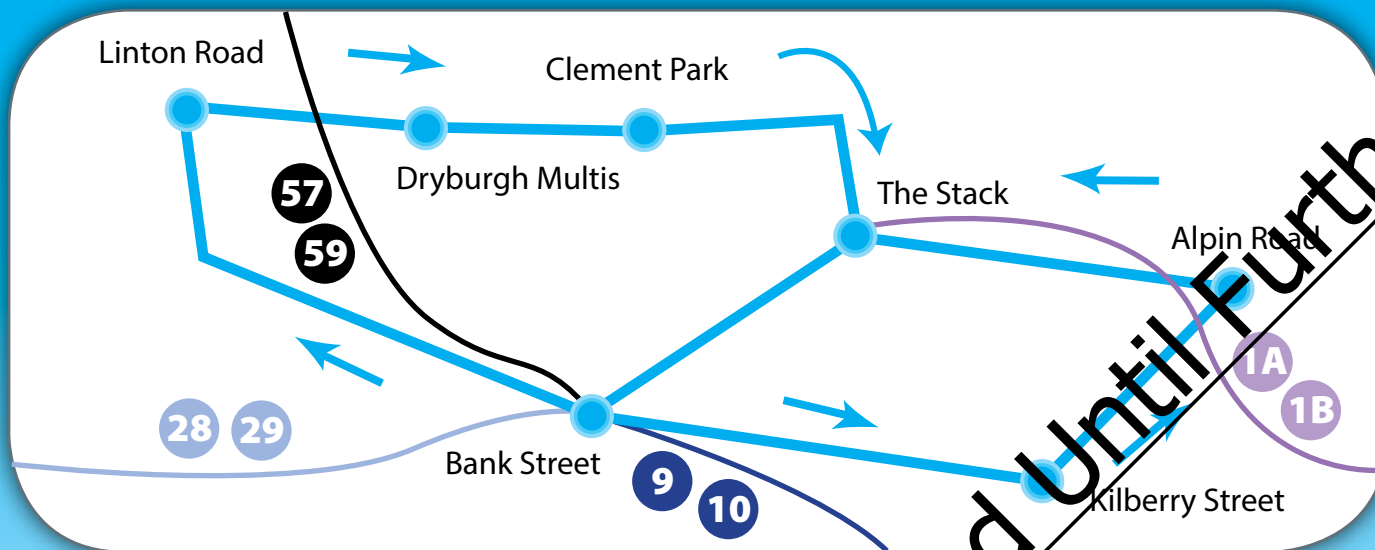

Lochee Blether Bus - Monday-Friday

Route Description

Linton Road – Dryburgh Street – Munro Place – Langshaw Road – Coupar Angus Road – Dryburgh Gardens – Lansdowne Gardens – Lansdowne Place – Clement Park Road – Merton Avenue – Foggyley Gardens – Harefield Road – The Stack – Harefield Road – Coupar Angus Road – Bank Street – High Street (southbound) – Loons Road – Cobden Street – Kilberry Street – Lawside Road – Loons Road – Alpin Road – Harefield Road – The Stack – Harefield Road – Coupar Angus Road – Bank Street – High Street (northbound) – Coupar Angus Road – Liff Road – Quarry Gardens – Napier Drive – Dryburgh Crescent – Dryburgh Place – Linton Road.

| | | | | | | | | | |
|--------------------|------|------|------|------|------|------|------|------|------|
| Linton Road | 0930 | 1000 | 1030 | 1100 | 1130 | 1200 | 1300 | 1330 | 1400 |
| Dryburgh Multis | 0933 | 1003 | 1033 | 1103 | 1133 | 1203 | 1303 | 1333 | 1403 |
| Clement Park | 0935 | 1005 | 1035 | 1105 | 1135 | 1205 | 1305 | 1335 | 1405 |
| The Stack | 0940 | 1010 | 1040 | 1110 | 1140 | 1210 | 1310 | 1340 | 1410 |
| Bank Street | 0943 | 1013 | 1043 | 1113 | 1143 | 1213 | 1313 | 1343 | 1413 |
| Kilberry Street | 0945 | 1015 | 1045 | 1115 | 1145 | 1215 | 1315 | 1345 | 1415 |
| Alpin Road | 0947 | 1017 | 1047 | 1117 | 1147 | 1217 | 1317 | 1347 | 1417 |
| The Stack | 0950 | 1020 | 1050 | 1110 | 1150 | 1220 | 1320 | 1350 | 1420 |
| Lochee High Street | 0955 | 1023 | 1053 | 1123 | 1153 | 1223 | 1323 | 1353 | 1423 |
| Linton Road | 0955 | 1025 | 1055 | 1125 | 1150 | 1225 | 1325 | 1350 | 1425 |

Local Bus Network Connections for Lochee

| | | |
|-------------------|----|----|
| Bank Street | 28 | 29 |
| Coupar Angus Road | 57 | 59 |
| The Stack | 1A | 1B |
| Bank Street | 9 | 10 |