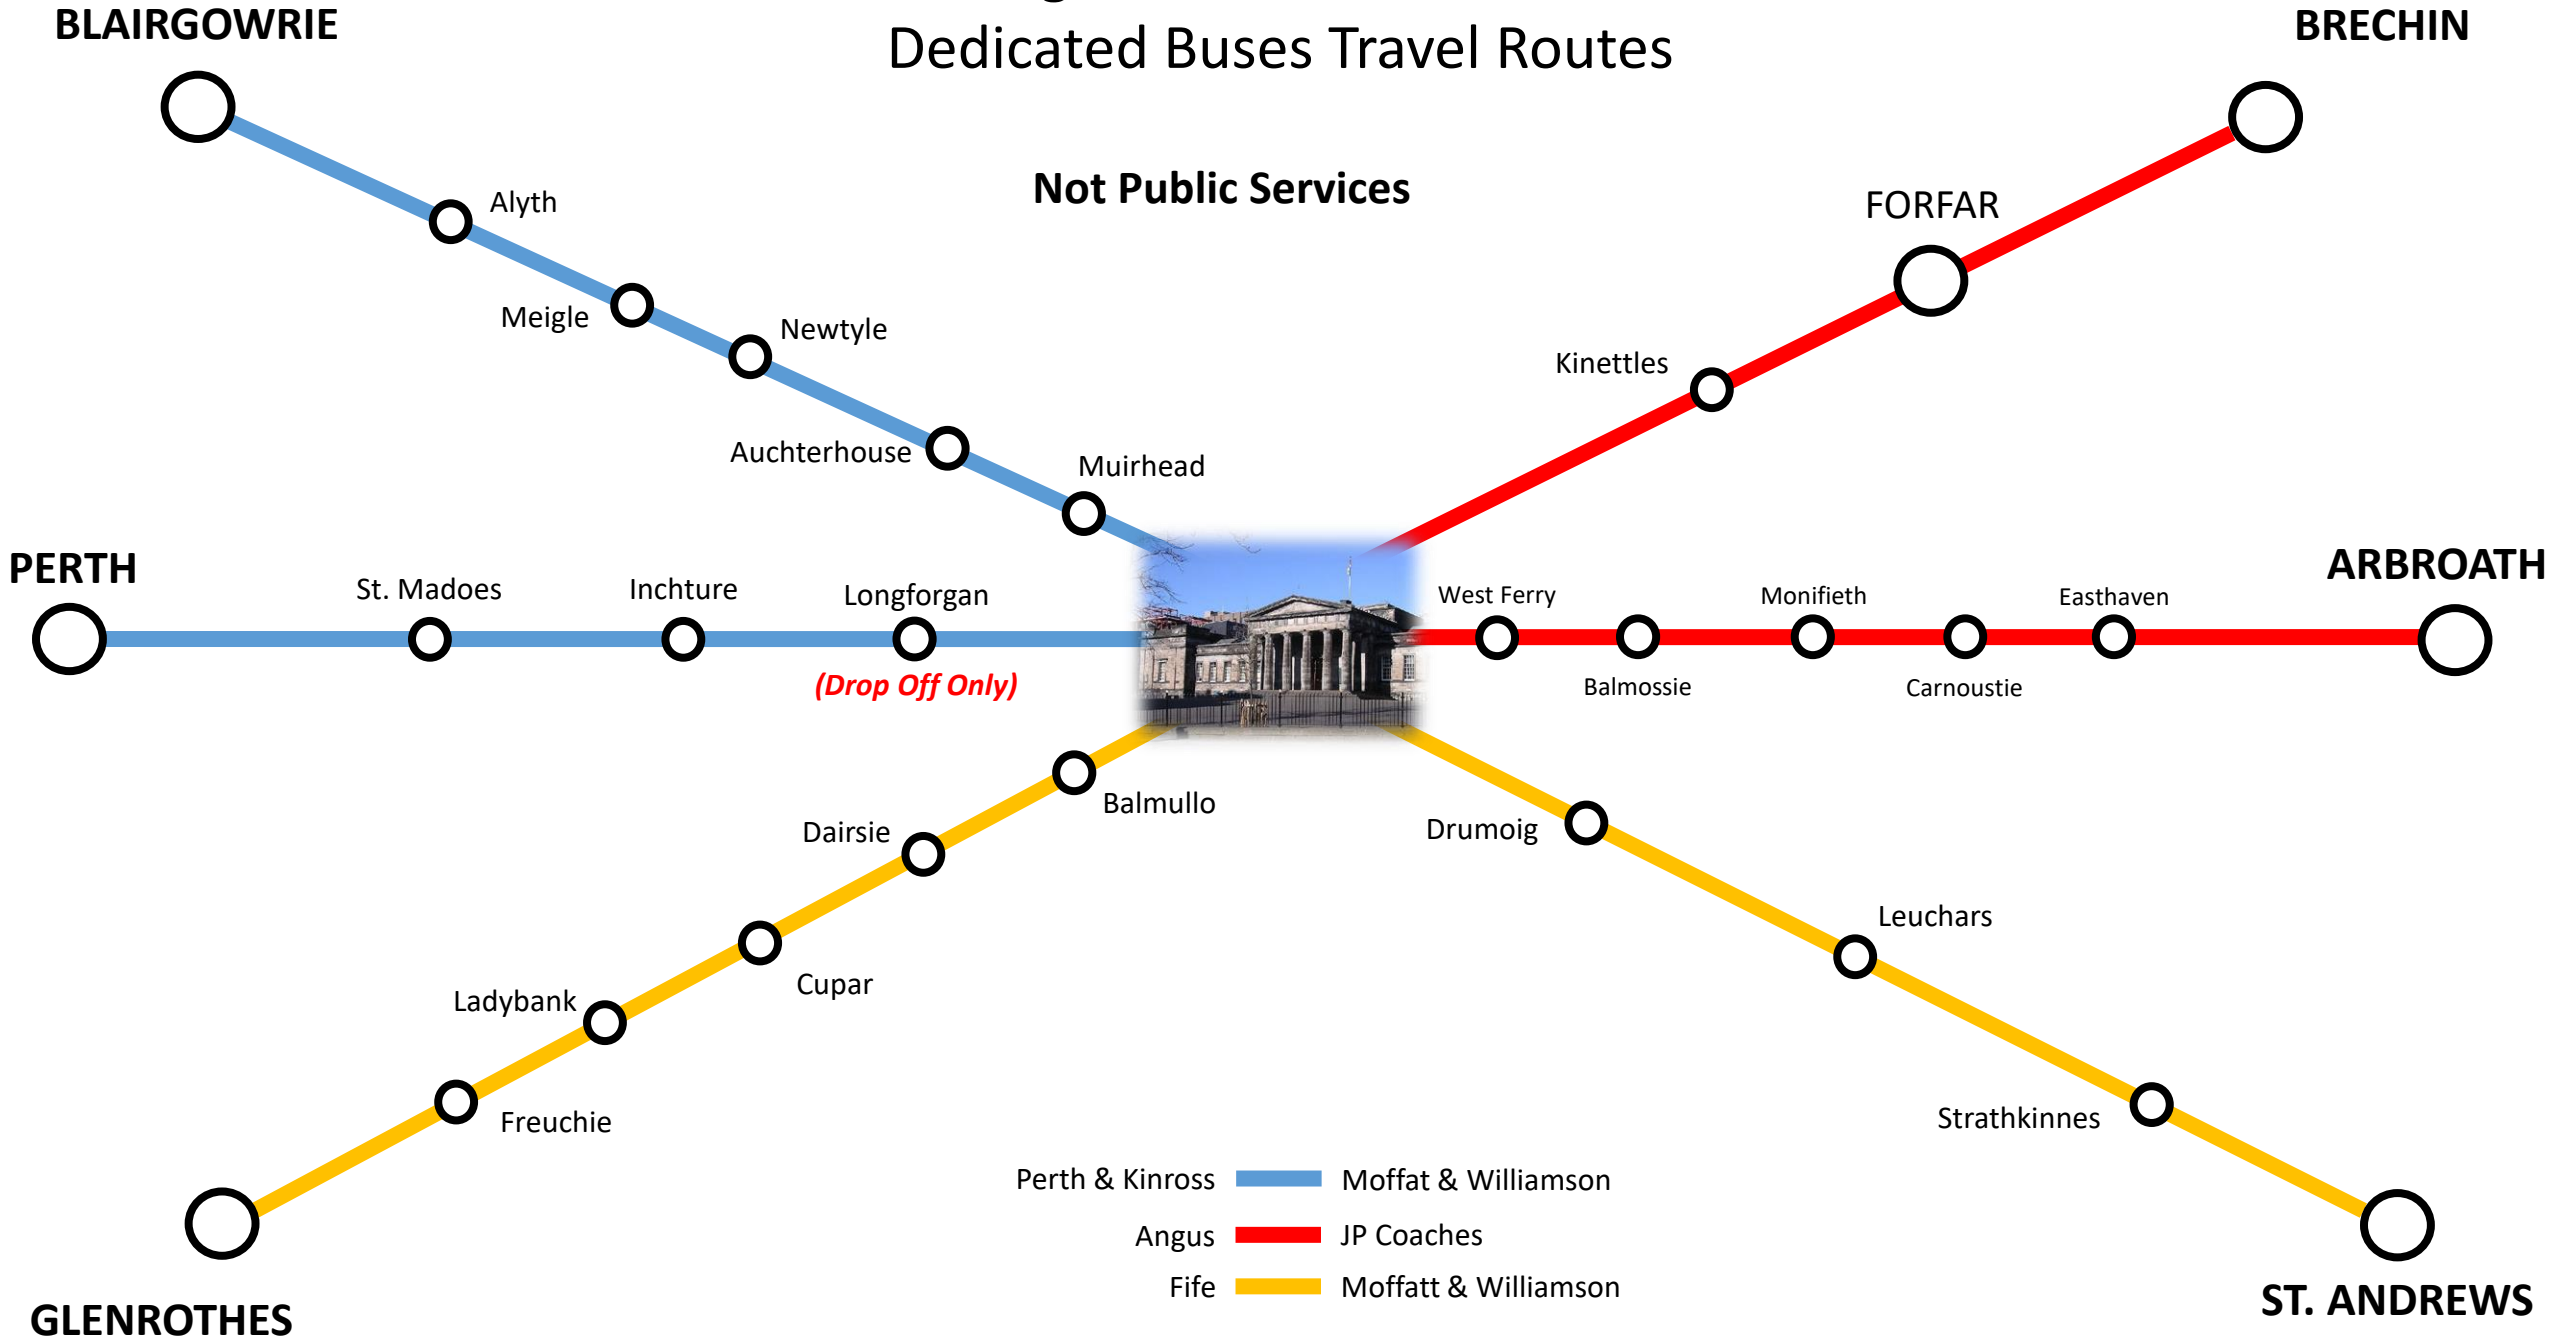

High School of Dundee Dedicated Buses Travel Routes

Blairgowrie Dedicated Bus

Moffat & Williamson
01382 541159

School Office
01382 202921

Dundee High School "1"
Not Public Services
Numbers In Index Are Not
Shown On Bus

Perth, St. Andrews and Glenrothes dedicated buses pick up from Mayfield Sports Centre Monday – Friday after school, then on to the High School of Dundee.

Times can vary slightly due to traffic and weather conditions, and parents are requested to ensure their children are at the collection point in good time.