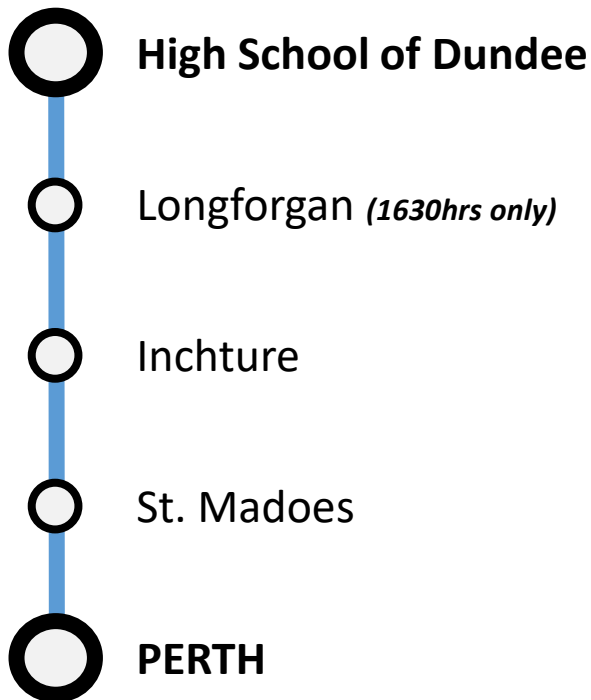

High School of Dundee Dedicated Buses Travel Routes

Blairgowrie Dedicated Bus

Moffat & Williamson
01382 541159

School Office
01382 202921

Dundee High School "1"
Not Public Services
Numbers In Index Are Not
Shown On Bus

INBOUND

OUTBOUND

Blairgowrie (Red House)	0725	High School of Dundee	1600
Blairgowrie (Wellmeadow)	0745	Muirhead	1621
Alyth	0800	Auchterhouse	1625
Meigle (Post Office)	0807	Newtyle (Church)	1632
Newtyle (Church)	0813	Meigle (Post Office)	1638
Auchterhouse	0820	Alyth	1645
Muirhead	0824	Blairgowrie (Wellmeadow)	1700
High School of Dundee	0845	Blairgowrie (Red House)	1720

Perth, St. Andrews and Glenrothes dedicated buses pick up from Mayfield Sports Centre Monday – Friday after school, then on to the High School of Dundee.

Times can vary slightly due to traffic and weather conditions, and parents are requested to ensure their children are at the collection point in good time.