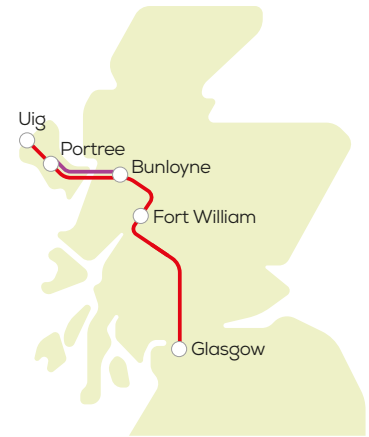

route number	915	917	916	915	917	915
Glasgow Buchanan Bus Station			0645	1000		1500
Fort William bus station arr			0946	1315		1815
Fort William bus station dep			1000	1400		1840
Torlundy on A82			1009	1409		1849
Spean Bridge Spean Crescent			1017	1417		1857
Stronaba village on A82			1023	1423		1903
Glen Gloy at junction on A82			1026	1426		1906
Letterfinlay Hotel on A82			1031	1431		1911
Laggan Locks on A82			1038	1438		1918
Loch Lochy youth hostel			1040	1440		1920
Invergarry A87 opp hotel			1044	1444		1924
Bunloyne Junction	0956	1102	1502	1846		1942
Cluanie Inn	1008	1114	1514	1858		1954
Sheil Bridge opp bus shelter	1027	1133	1533	1917		2013
Ault Na Chruinn on A87	1028	1135	1535	1918		2015
Inverinate layby near school	1030	1137	1537	1920		2017
Dornie Bridge	1037	1144	1544	1927		2024
Ardelve A87 at North Road end	1041	1146	1546	1929		2026
Nostie A87 at road end	1043	1147	1547	1930		2027
Auchertyre A87 opp School Road end	1044	1149	1549	1931		2029
Kirkton village on A87	1045	1150	1550	1932		2030
Balmacara A87 opp hotel	1046	1151	1551	1933		2031
Kyle of Lochalsh Old Slipway arr	1054	1159	1559	1941		2039
Kyle of Lochalsh Old Slipway dep	1100	1205	1617	1950		2045
Kyleakin Youth Hostel	1105	1210	1622	1955		2050
Breakish A87 bus shelter	1113	1219	1631	2003		2059
Broadford Armadale Road End	1116	1221	1633	2006		2101
Broadford Post Office	1120	1226	1638	2010		2106
Strollamus village on A87	1127	1231	1643	2017		2111
Dunan village on A87	1128	1232	1644	2018		2112
Ard Dorch village	1131	1234	1646	2021		2114
Luib A87 at Road End	1132	1236	1648	2022		2116
Sconser Ferry Road End arr	1140	1246	1658	2030		2126
Sconser Ferry Road End dep	1142	1248	1658	2032		2126
Sligachan bus shelter	1147	1253	1703	2037		2131
Portree Braes Road End	1158	1304	1714	2048		2142
Portree Aros Centre	1201	1307	1717	2051		2145
Portree Square arr		1202	1308	1718	2052	2146
Portree Square dep	0830		1310	1720		
Kensaleyre village on A87	0843		1323	1733		
Uig pier	0900		1340	1750		

915
916
917

these journeys start from Glasgow and continue to all places listed to

Portree & Uig or Portree