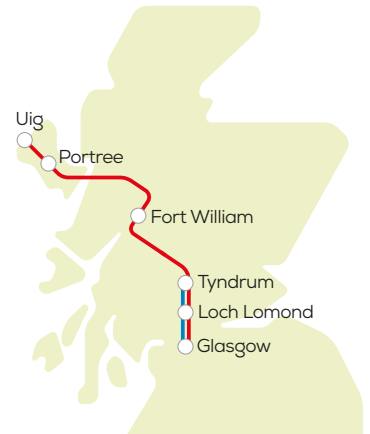

914
915
916

these journeys continue to
Portree & Uig or Portree

daily

route number	915	917	916	915	917	915
Glasgow Buchanan Bus Station			0645	1000		1500
Fort William bus station arr			0946	1315		1815
Fort William bus station dep			1000	1400		1840
Torlundy on A82			1009	1409		1849
Spean Bridge Spean Crescent			1017	1417		1857
Stronaba village on A82			1023	1423		1903
Glen Gloy at junction on A82			1026	1426		1906
Letterfinlay Hotel on A82			1031	1431		1911
Laggan Locks on A82			1038	1438		1918
Loch Lochy youth hostel			1040	1440		1920
Invergarry A87 opp hotel			1044	1444		1924
Bunloyne Junction	0956	1102	1502	1846		1942
Cluanie Inn	1008	1114	1514	1858		1954
Sheil Bridge opp bus shelter	1027	1133	1533	1917		2013
Ault Na Chruinn on A87	1028	1135	1535	1918		2015
Inverinate layby near school	1030	1137	1537	1920		2017
Dornie Bridge	1037	1144	1544	1927		2024
Ardelve A87 at North Road end	1041	1146	1546	1929		2026
Nostie A87 at road end	1043	1147	1547	1930		2027
Auchertyre A87 opp School Road end	1044	1149	1549	1931		2029
Kirkton village on A87	1045	1150	1550	1932		2030
Balmacara A87 opp hotel	1046	1151	1551	1933		2031
Kyle of Lochalsh Old Slipway arr	1054	1159	1559	1941		2039
Kyle of Lochalsh Old Slipway dep	1100	1205	1617	1950		2045
Kyleakin Youth Hostel	1105	1210	1622	1955		2050
Breakish A87 bus shelter	1113	1219	1631	2003		2059
Broadford Armadale Road End	1116	1221	1633	2006		2101
Broadford Post Office	1120	1226	1638	2010		2106
Strollamus village on A87	1127	1231	1643	2017		2111
Dunan village on A87	1128	1232	1644	2018		2112
Ard Dorch village	1131	1234	1646	2021		2114
Luib A87 at Road End	1132	1236	1648	2022		2116
Sconser Ferry Road End arr	1140	1246	1658	2030		2126
Sconser Ferry Road End dep	1142	1248	1658	2032		2126
Sligachan bus shelter	1147	1253	1703	2037		2131
Portree Braes Road End	1158	1304	1714	2048		2142
Portree Aros Centre	1201	1307	1717	2051		2145
Portree Square arr		1202	1308	1718	2052	2146
Portree Square dep	0830		1310	1720		
Kensaleyre village on A87	0843		1323	1733		
Uig pier	0900		1340	1750		