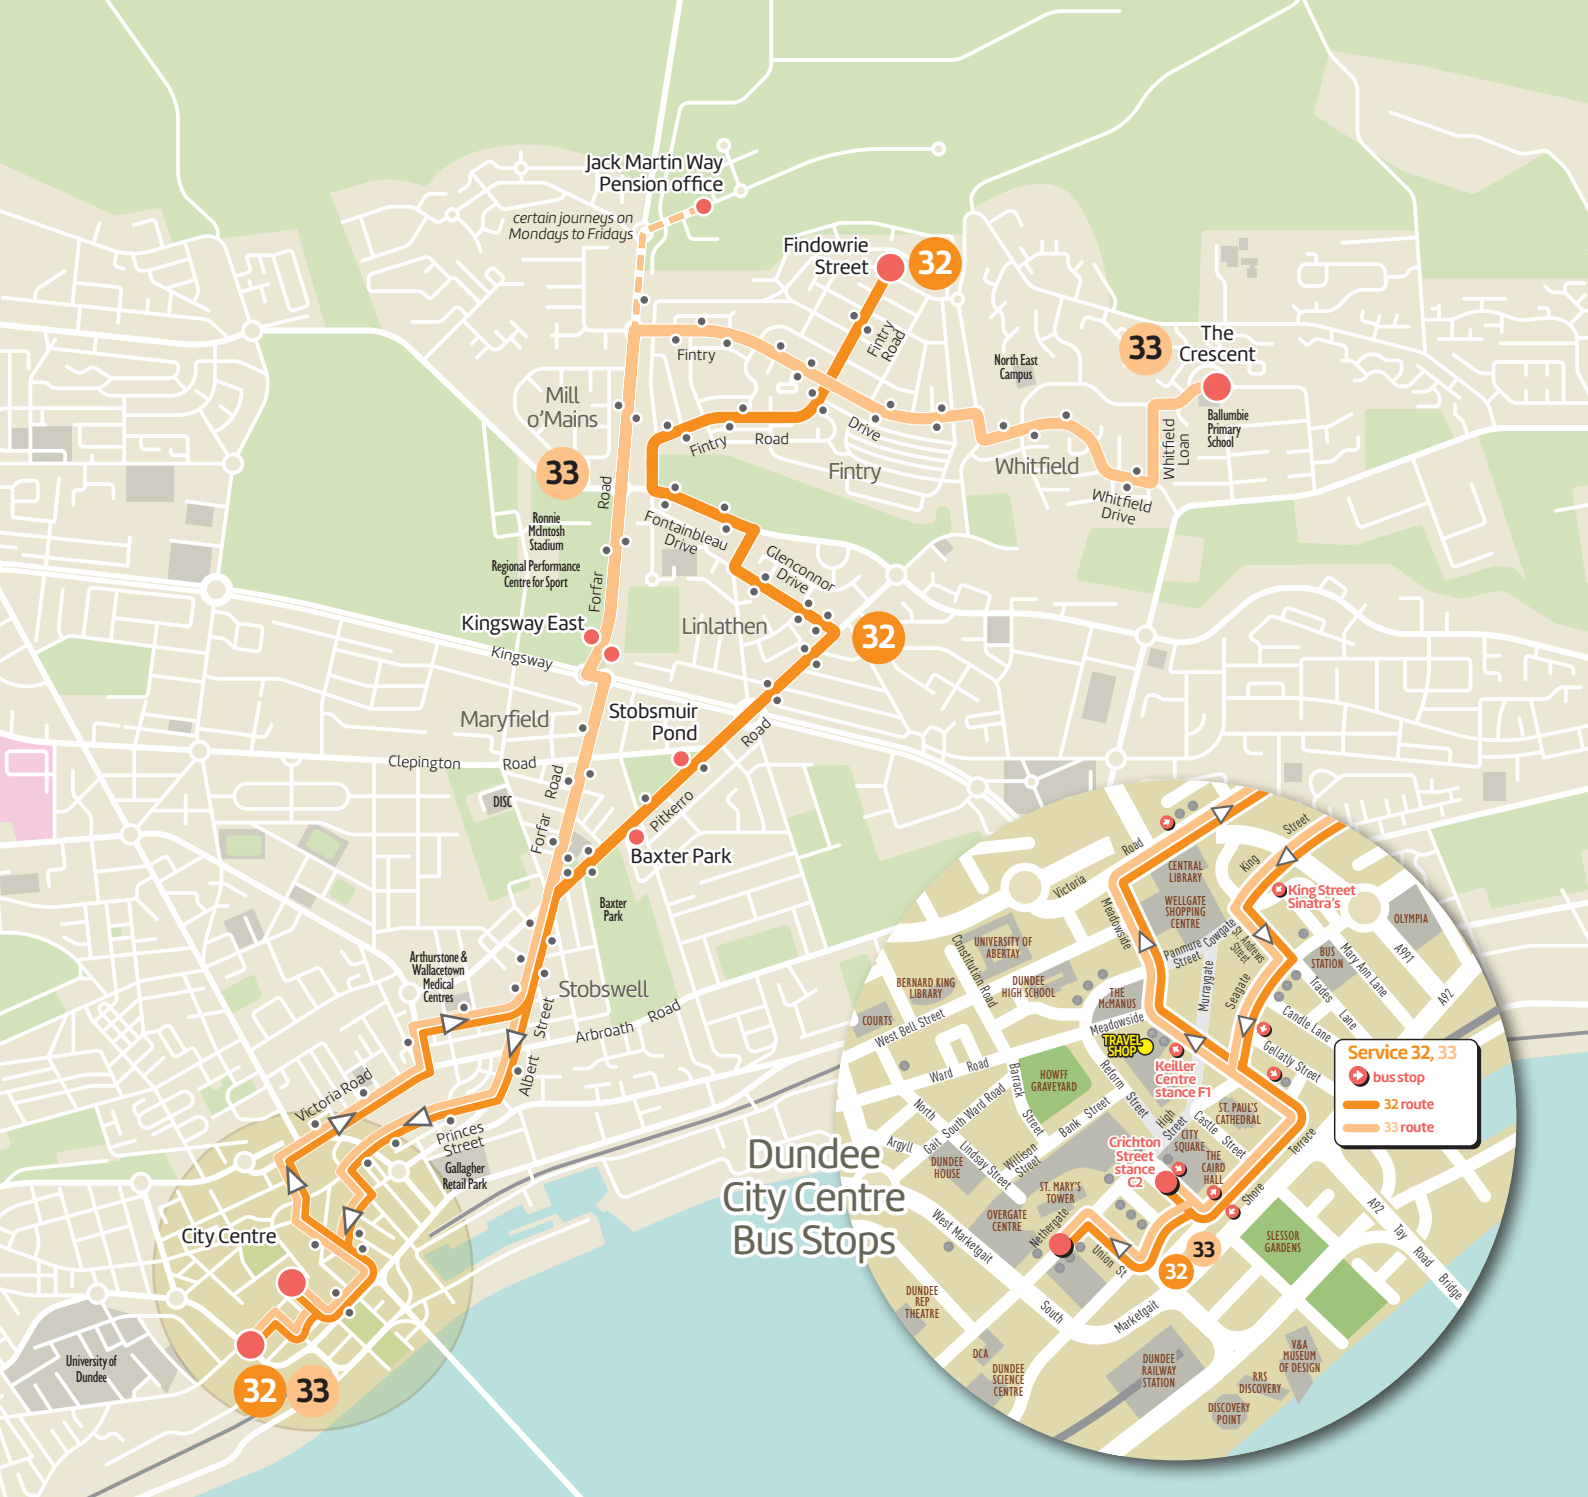

Maryfield & Forfar Road **33**

Fintry **32**

Whitfield **33**

Also includes service 36c

XPLORE
Dundee

Jack Martin Way Pension office

certain journeys on Mondays to Fridays

Findowie Street 32

Dundee City Centre Bus Stops

Service 32, 33

- bus stop
- 32 route
- 33 route

32 33

32

33

32 City Centre | Stobswell | Pitkerro Road | Linlathen | Fintry

33 City Centre | Stobswell | Maryfield | Forfar Road | Fintry | Whitfield

Fintry Findowrie Street terminus	2053	-	2153	-	2253
---	------	---	------	---	------

Forfar Road opp. Morrisons		2114		2214	
-----------------------------------	--	------	--	------	--

Whitfield The Crescent		2123		2223	
-------------------------------	--	------	--	------	--